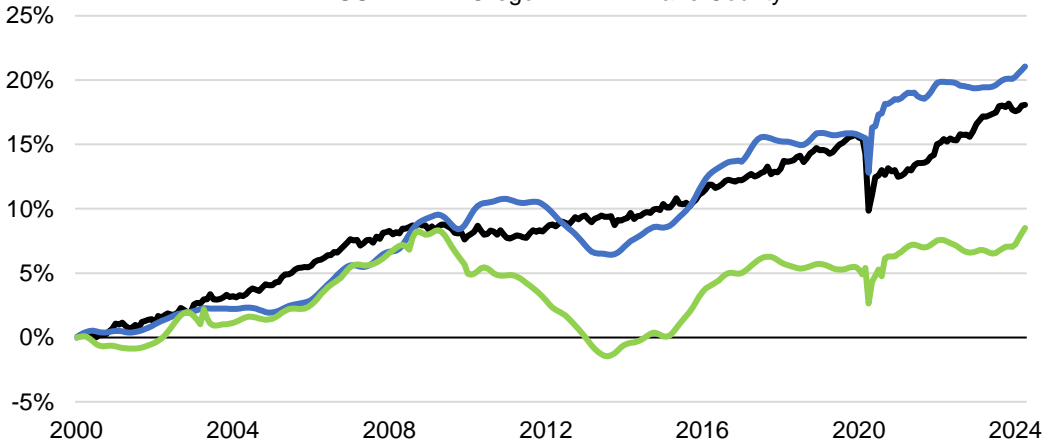

# LANE COUNTY ECONOMIC INDICATORS

May 2024

**Graph of the Month:** Despite being nearly 10% larger than in 2000, the growth in Lane's labor force hasn't matched the state or the nation. Population growth has nearly matched the nation over that time, but a severe 2008 recession, among other factors, contributed to less growth in the workforce.

## Change in Civilian Labor Force

January 2000 = 0

— US — Oregon — Lane County

Source: Oregon Employment Department, Local Area Unemployment Statistics

## Notable Over-the-Year Employment Changes

April 2023 to April 2024

<b>Private Education and Health Services:</b> 1,900 (+7%)	<b>Professional and Business Services:</b> -800 (-4%)
<b>Leisure and Hospitality:</b> -300 (-2%)	<b>Retail Trade:</b> -1,100 (-6%)
<b>All Industries:</b> 1,100 (+1%)	